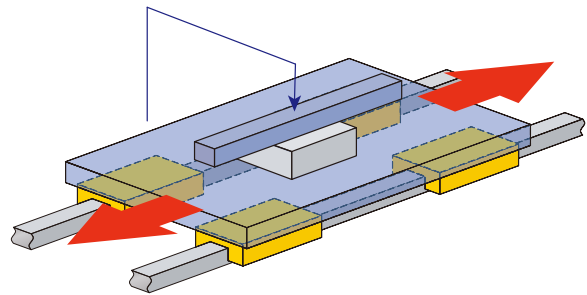

NEW C-Lube Linear Roller Way Super MX

MX MASTER GRADE

Introducing the new Low Fluctuation specification,
for superb high-precision feeding.

Features

- 1** Special raceway processing suppresses small running deflection and reduces fluctuation by approximately 50% compared to standard extra long units.
- 2** Low fluctuation makes it ideal for ultra-precision linear motion on Machine Tools, which require high-precision, high-quality processing.
- 3** The extra long unit contributes to improved load capacity and rigidity in mechanical equipment.

Fluctuation: Refers to the running deflection related to movement of the rolling elements within the Linear Roller Way.

Applicable products

| | |
|------------------|-----------------------------------|
| Series | C-Lube Linear Roller Way Super MX |
| Supported models | MXL, MXDL, MXNL, MXNSL |
| Size | 30/35/45/55 |

MX Master Grade (low fluctuation specification) is a special order product; if needed please contact **IKO**.

Fluctuation comparison

Fluctuation

The running deflection value for MX Master Grade (low fluctuation specification) is kept within 0.0090 μm (9.0 nm) as verified by testing.