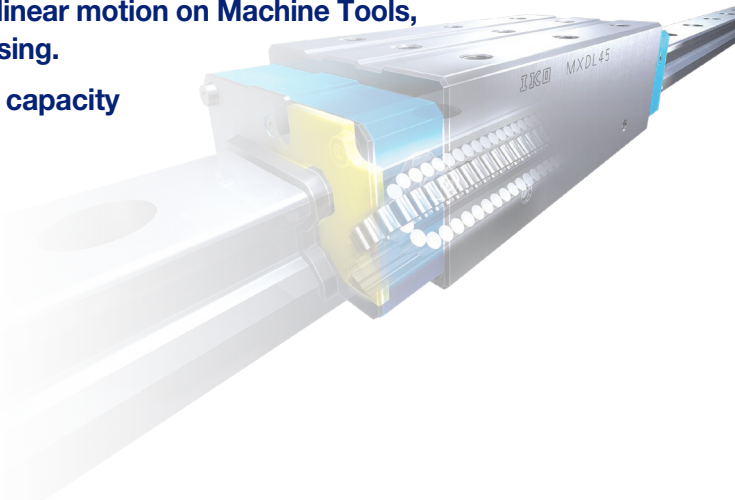

NEW C-Lube Linear Roller Way Super MX

MX MASTER GRADE

Introducing the new Low Fluctuation specification,
for superb high-precision feeding.

Features

- 1** Special raceway processing suppresses small running deflection and reduces fluctuation by approximately 50% compared to standard extra long units.
- 2** Low fluctuation makes it ideal for ultra-precision linear motion on Machine Tools, which require high-precision, high-quality processing.
- 3** The extra long unit contributes to improved load capacity and rigidity in mechanical equipment.

Fluctuation: Refers to the running deflection related to movement of the rolling elements within the Linear Roller Way.

Applicable products

| | |
|------------------|-----------------------------------|
| Series | C-Lube Linear Roller Way Super MX |
| Supported models | MXL, MXDL, MXNL, MXNSL |
| Size | 30/35/45/55 |

MX Master Grade (low fluctuation specification) is a special order product; if needed please contact **IKO**.

Fluctuation comparison

Fluctuation

The running deflection value for MX Master Grade (low fluctuation specification) is kept within 0.0090 μm (9.0 nm) as verified by testing.