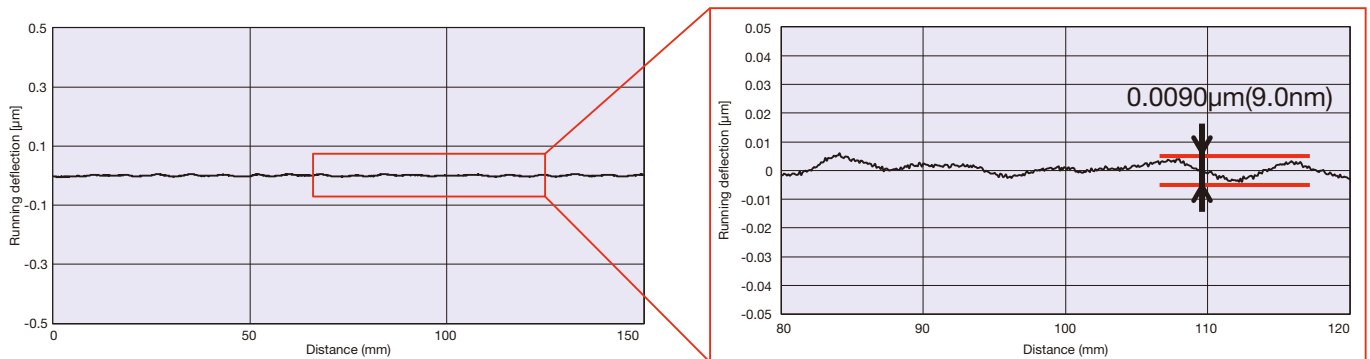

NEW C-Lube Linear Roller Way Super MX

MX MASTER GRADE

Introducing the new Low Fluctuation specification,
for superb high-precision feeding.

Features

- 1** Special raceway processing suppresses small running deflection and reduces fluctuation by approximately 50% compared to standard extra long units.
- 2** Low fluctuation makes it ideal for ultra-precision linear motion on Machine Tools, which require high-precision, high-quality processing.
- 3** The extra long unit contributes to improved load capacity and rigidity in mechanical equipment.

Fluctuation: Refers to the running deflection related to movement of the rolling elements within the Linear Roller Way.

Applicable products

| | |
|------------------|-----------------------------------|
| Series | C-Lube Linear Roller Way Super MX |
| Supported models | MXL, MXDL, MXNL, MXNSL |
| Size | 30/35/45/55 |

MX Master Grade (low fluctuation specification) is a special order product; if needed please contact **IKO**.

Fluctuation comparison

Fluctuation

The running deflection value for MX Master Grade (low fluctuation specification) is kept within 0.0090 μm (9.0 nm) as verified by testing.