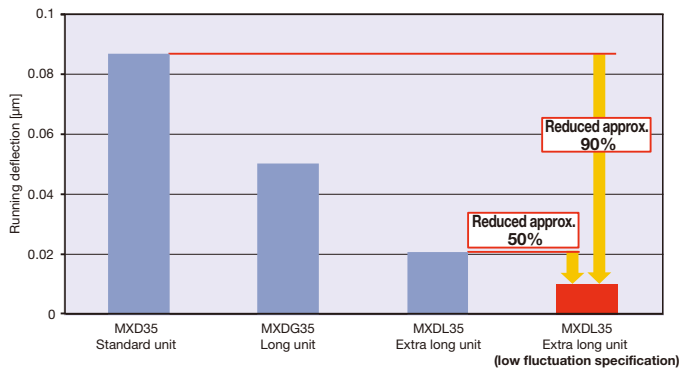

NEW C-Lube Linear Roller Way Super MX

MX MASTER GRADE

Introducing the new Low Fluctuation specification,
for superb high-precision feeding.

Features

- 1** Special raceway processing suppresses small running deflection and reduces fluctuation by approximately 50% compared to standard extra long units.
- 2** Low fluctuation makes it ideal for ultra-precision linear motion on Machine Tools, which require high-precision, high-quality processing.
- 3** The extra long unit contributes to improved load capacity and rigidity in mechanical equipment.

Fluctuation: Refers to the running deflection related to movement of the rolling elements within the Linear Roller Way.

Applicable products

| | |
|------------------|-----------------------------------|
| Series | C-Lube Linear Roller Way Super MX |
| Supported models | MXL, MXDL, MXNL, MXNSL |
| Size | 30/35/45/55 |

MX Master Grade (low fluctuation specification) is a special order product; if needed please contact **IKO**.

Fluctuation comparison

Fluctuation

The running deflection value for MX Master Grade (low fluctuation specification) is kept within 0.0090 μm (9.0 nm) as verified by testing.